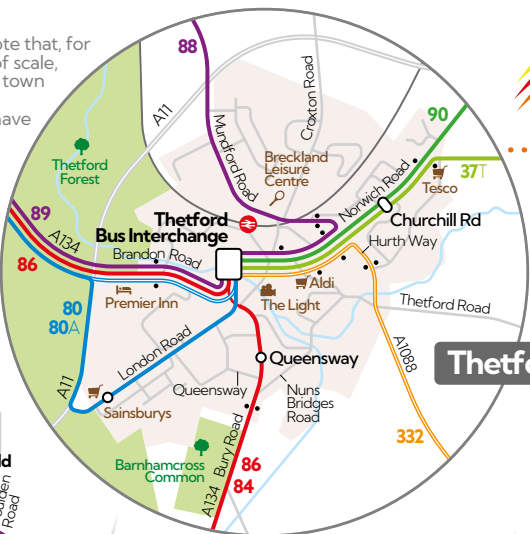

Please note that, for reasons of scale, Thetford town services 82 & 83 have not been included.

Thetford

Norwich city centre